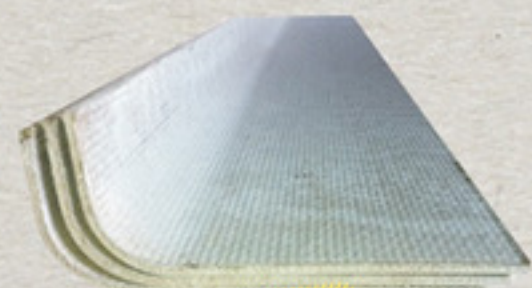

BACK TO SITE

R244.00
EACH

AEROLITE
50mm 10.0 x 1.2 - R244.00
100mm 6.0 x 1.2 - R331.00
135mm 5.0 x 1.2 - R382.00
75mm 8.0 x 1.2 - R345.00

R25.00
EACH

75mm Cove Cornice
Dynamic(3m) (50/b)

R23.00
EACH

Glue Cornice Silicone
310m1 DAS 2IN1

R98.00
EACH

Textured Wendy Plank
7.5mm x 3.6 x 225mm

R98.00
EACH

Fascia
Ungrooved Board
3.0 10 X 225

R124.00
EACH

Barge Board Socketless
80 x 200 3m

R93.00
EACH

Butterfly Ties
200mm PER 100 (3.15MM)
250 100 (2.5MM) - R108.00